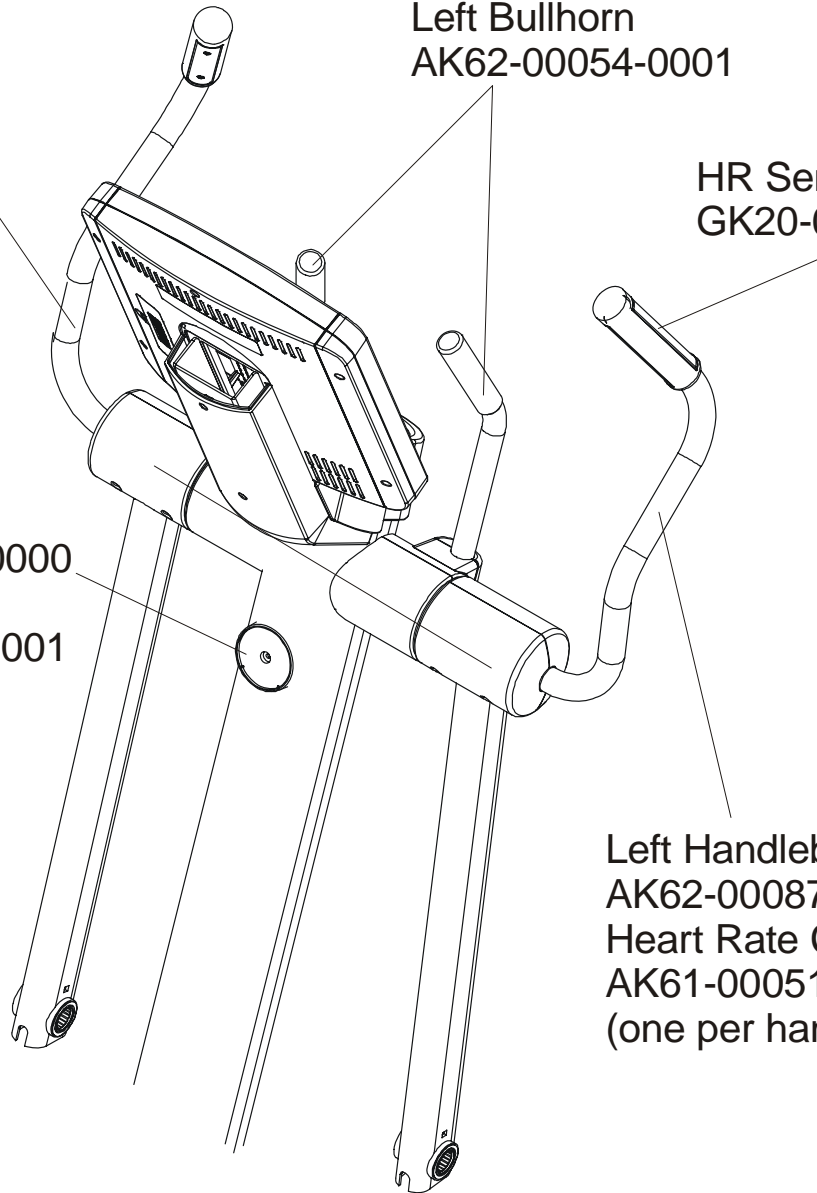

Note: The 95Xi comes with both Telemetry and LifePulse Sensors.

Console Support
AK62-00123-0000
Console Support Cap
OK62-01030-0000
Console Support
Shroud
OK62-01023-0000

Right
Bullhorn Cover
OK62-01007-0001
Left
Bullhorn Cover
OK62-01008-0001

Right Handlebar
AK62-00086-0000

*Right Bullhorn
AK62-00053-0001
Left Bullhorn
AK62-00054-0001

HR Sensor Kit
GK20-00002-0005

Medallion Bug
AK58-00245-0000
Bug Adaptor
0K62-01034-0001

Left Handlebar
AK62-00087-0000
Heart Rate Cable
AK61-00051-0001
(one per handlebar)

*Right Bullhorn Assembly consists of: AK62-00057-0001 Bullhorn,
0K62-01136-0000 Grip and 0K62-01199-0000 Gasket
Left Bullhorn Assembly consists of: AK62-00058-0001 Bullhorn,
0K62-01136-0000 Grip and 0K62-01199-0000 Gasket